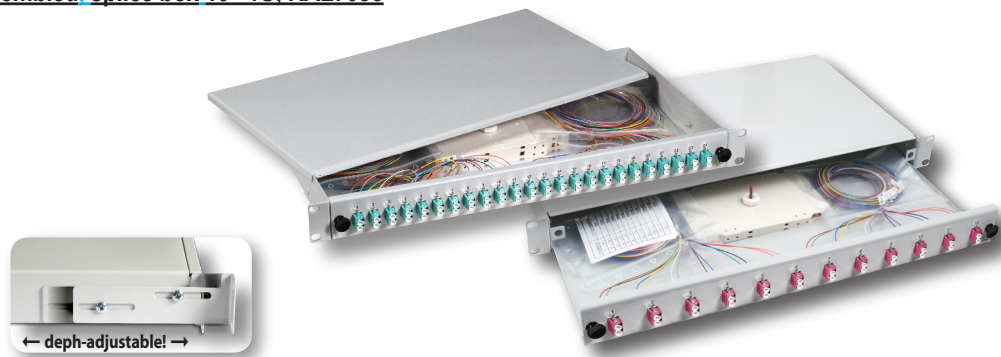

Pre-Assembled Splice Boxes - LC Pigtails to LC-Duplex Adapters.

completely assembled, splice box 19" 1U, RAL7035

Completely assembled, slideless unit splice box 19" 1U, RAL7035

Art.-Nr.	Pigtail	Adapter
62,5/125μ OM1		
B70911.12	12 x LC coloured	6 x LC duplex beige
B70911.24	24 x LC coloured	12 x LC duplex beige
B70911.48	48 x LC coloured	24 x LC duplex beige
50/125μ OM2		
B70901.12	12 x LC coloured	6 x LC duplex beige
B70901.24	24 x LC coloured	12 x LC duplex beige
B70901.48	48 x LC coloured	24 x LC duplex beige
50/125μ OM3		
B70901.12OM3	12 x LC coloured	6 x LC duplex aqua
B70901.24OM3	24 x LC coloured	12 x LC duplex aqua
B70901.48OM3	48 x LC coloured	24 x LC duplex aqua
50/125μ OM4		
B70901.12OM4	12 x LC coloured	6 x LC duplex violet
B70901.24OM4	24 x LC coloured	12 x LC duplex violet
B70901.48OM4	48 x LC coloured	24 x LC duplex violet
9/125μ OS2		
B70921.12	12 x LC/UPC coloured	6 x LC duplex blue
eB70921.24	24 x LC/UPC coloured	12 x LC duplex blue
B70921.48	48 x LC/UPC coloured	24 x LC duplex blue