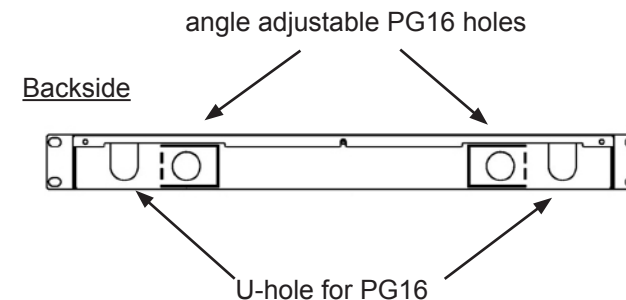

Pre-Assembled Splice Boxes - LC Pigtails to LC-Duplex Adapters.

completely assembled, splice box 19" 1U, RAL7035

Completely assembled, slideless unit splice box 19" 1U, RAL7035

Art.-Nr.	Pigtail	Adapter
62,5/125μ OM1		
B70911.12	12 x LC coloured	6 x LC duplex beige
B70911.24	24 x LC coloured	12 x LC duplex beige
B70911.48	48 x LC coloured	24 x LC duplex beige
50/125μ OM2		
B70901.12	12 x LC coloured	6 x LC duplex beige
B70901.24	24 x LC coloured	12 x LC duplex beige
B70901.48	48 x LC coloured	24 x LC duplex beige
50/125μ OM3		
B70901.12OM3	12 x LC coloured	6 x LC duplex aqua
B70901.24OM3	24 x LC coloured	12 x LC duplex aqua
B70901.48OM3	48 x LC coloured	24 x LC duplex aqua
50/125μ OM4		
B70901.12OM4	12 x LC coloured	6 x LC duplex violet
B70901.24OM4	24 x LC coloured	12 x LC duplex violet
B70901.48OM4	48 x LC coloured	24 x LC duplex violet
9/125μ OS2		
B70921.12	12 x LC/UPC coloured	6 x LC duplex blue
eB70921.24	24 x LC/UPC coloured	12 x LC duplex blue
B70921.48	48 x LC/UPC coloured	24 x LC duplex blue