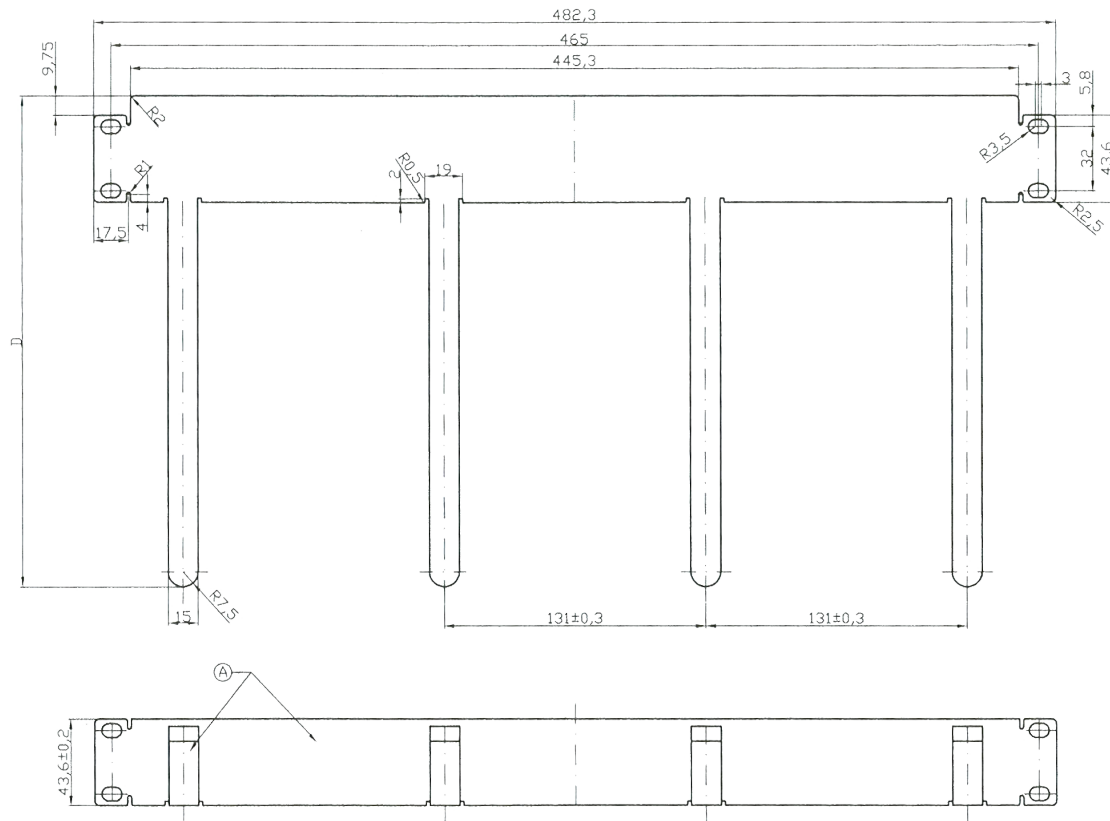

## 19" 1U Cable Routing Panel, with 4 Brackets RAL7035 / RAL9005

A = 60 mm  
 B = 50.5 mm  
 C = 33.5 mm  
 D = 227.7 mm

Art.-No.	U	Brackets	Bracket Material	Colour
699995	1	4	steel sheet	RAL7035, light grey
699995TS	1	4	steel sheet	RAL9005, deep black

- For clearly an orderly cable routing in the 19" level
- Number of brackets: 4
- Material: steel sheet 1.5 mm
- Painting RAL7035 light grey / RAL9005 deep black

RoHS  
compliant

Created BT	Date 12.12.12
Last rev. MN	Date 04.07.13

**Cable Routing Panel**  
**19" 1U, 4 Brackets**  
**699995 / 699995TS**