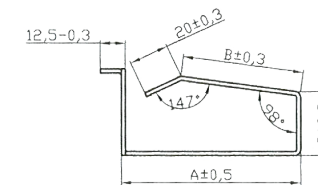

## 19" 1U Cable Routing Panel, with 4 Brackets RAL7035 / RAL9005

A = 60 mm  
 B = 50.5 mm  
 C = 33.5 mm  
 D = 227.7 mm

Art.-No.	U	Brackets	Bracket Material	Colour
699995	1	4	steel sheet	RAL7035, light grey
699995TS	1	4	steel sheet	RAL9005, deep black

- For clearly an orderly cable routing in the 19" level
- Number of brackets: 4
- Material: steel sheet 1.5 mm
- Painting RAL7035 light grey / RAL9005 deep black

RoHS  
compliant

Created BT	Date 12.12.12
Last rev. MN	Date 04.07.13

**Cable Routing Panel**  
**19" 1U, 4 Brackets**  
**699995 / 699995TS**