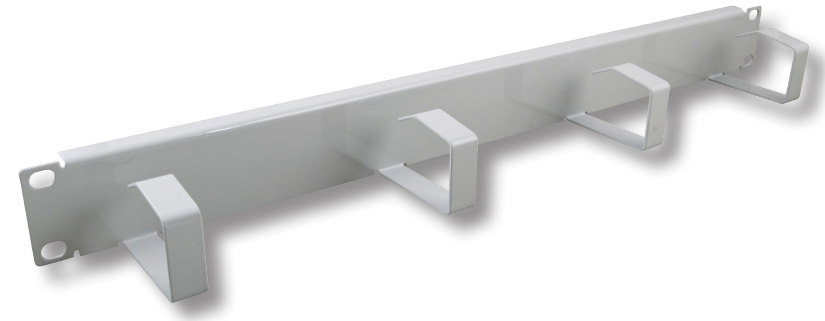

## 19" 1U Cable Routing Panel, with 4 Brackets RAL7035 / RAL9005

A = 60 mm  
 B = 50.5 mm  
 C = 33.5 mm  
 D = 227.7 mm

Art.-No.	U	Brackets	Bracket Material	Colour
699995	1	4	steel sheet	RAL7035, light grey
699995TS	1	4	steel sheet	RAL9005, deep black

- For clearly an orderly cable routing in the 19" level
- Number of brackets: 4
- Material: steel sheet 1.5 mm
- Painting RAL7035 light grey / RAL9005 deep black

RoHS  
compliant

Created BT	Date 12.12.12
Last rev. MN	Date 04.07.13